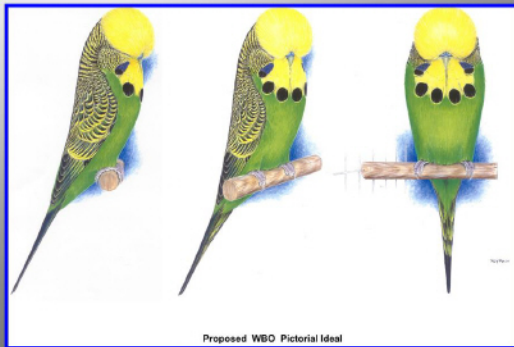

BIRDS / VOGELS

ME-24

Proposed WBO Pictorial Ideal

GREY/ANTHRACITE

COBALT/ANTHRACITE

ANTHRACITE

LUTINO

EASLEY CL
EF